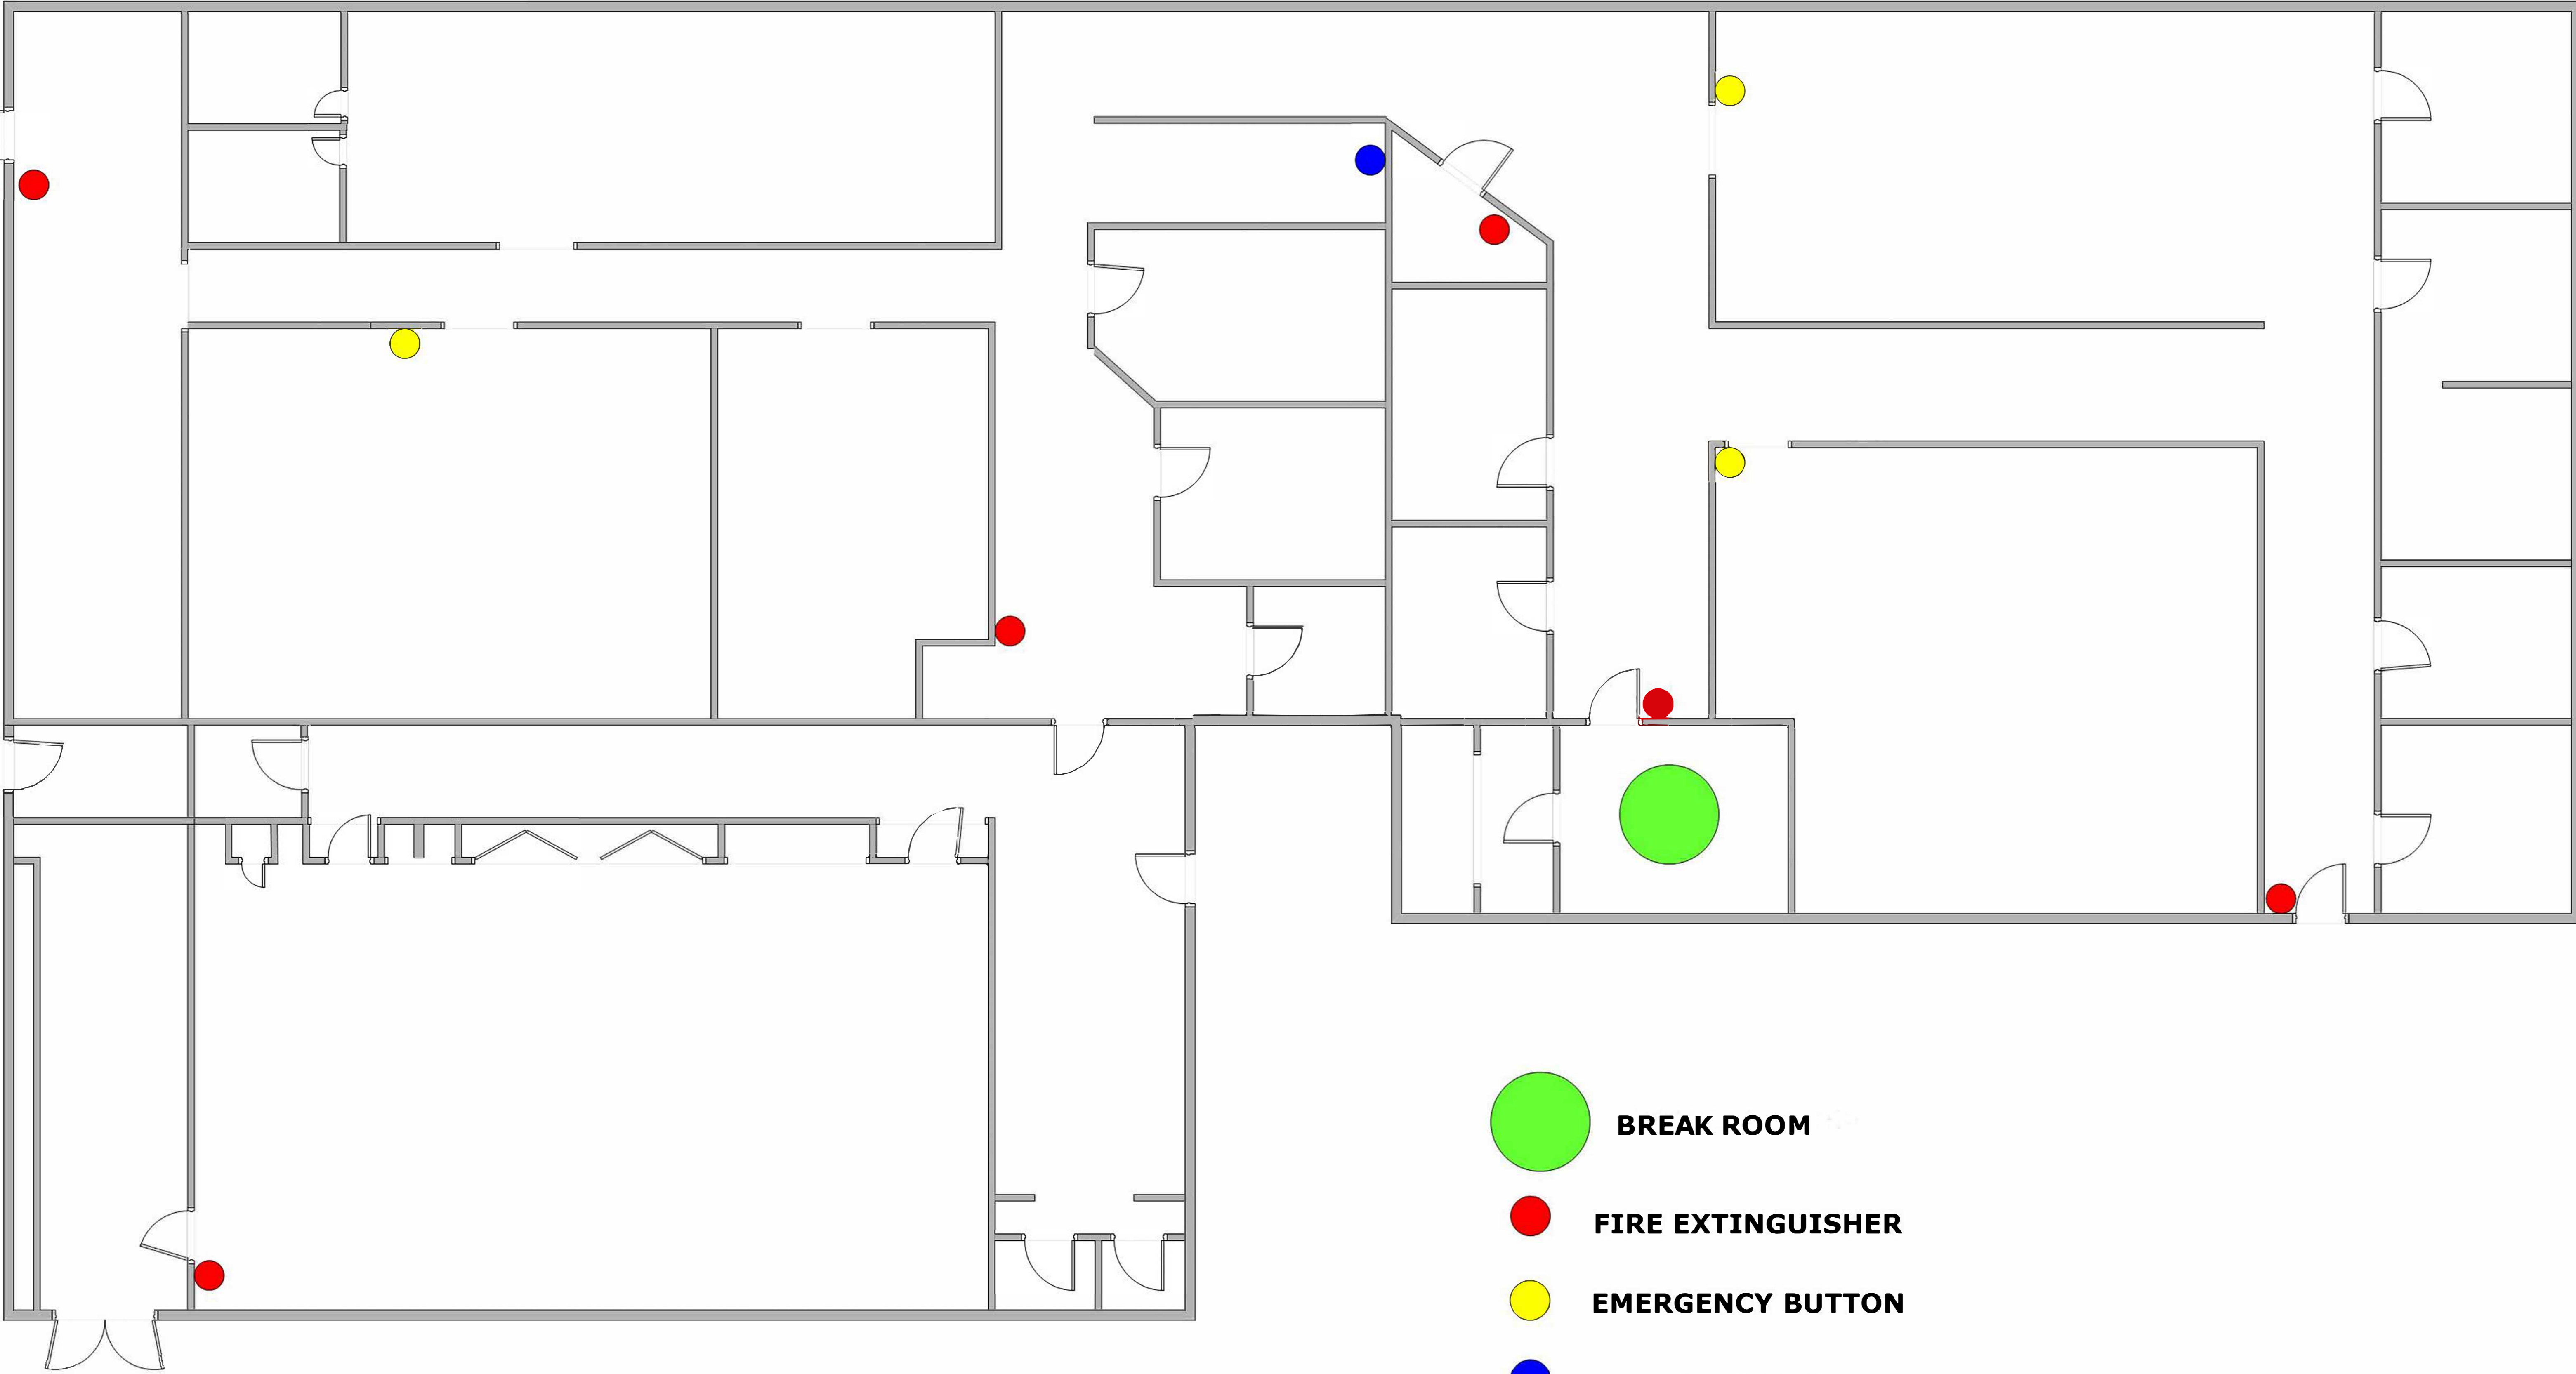

# EMERGENCY EVACUATION ROUTES

-  **BREAK ROOM**
-  **FIRE EXTINGUISHER**
-  **EMERGENCY BUTTON**
-  **FIRST AID KIT**

© 2023 ABC COMPANY  
ALL RIGHTS RESERVED

**RVCOG EMERGENCY  
EVACUATION:**

**IN THE EVENT OF AN  
EARTHQUAKE, EVACUATE TO  
THE SIDEWALK ADJACENT TO  
THE PARKING LOT OF RVCOG.**

**IN THE EVENT OF A FIRE,  
EVACUATE TO THE SIDEWALK  
ADJACENT TO THE SENIOR  
CENTER PARKING LOT ACROSS  
1ST STREET.**

**FIRE: Sidewalk across 1st Street**

**EARTHQUAKE: Sidewalk in front of building**