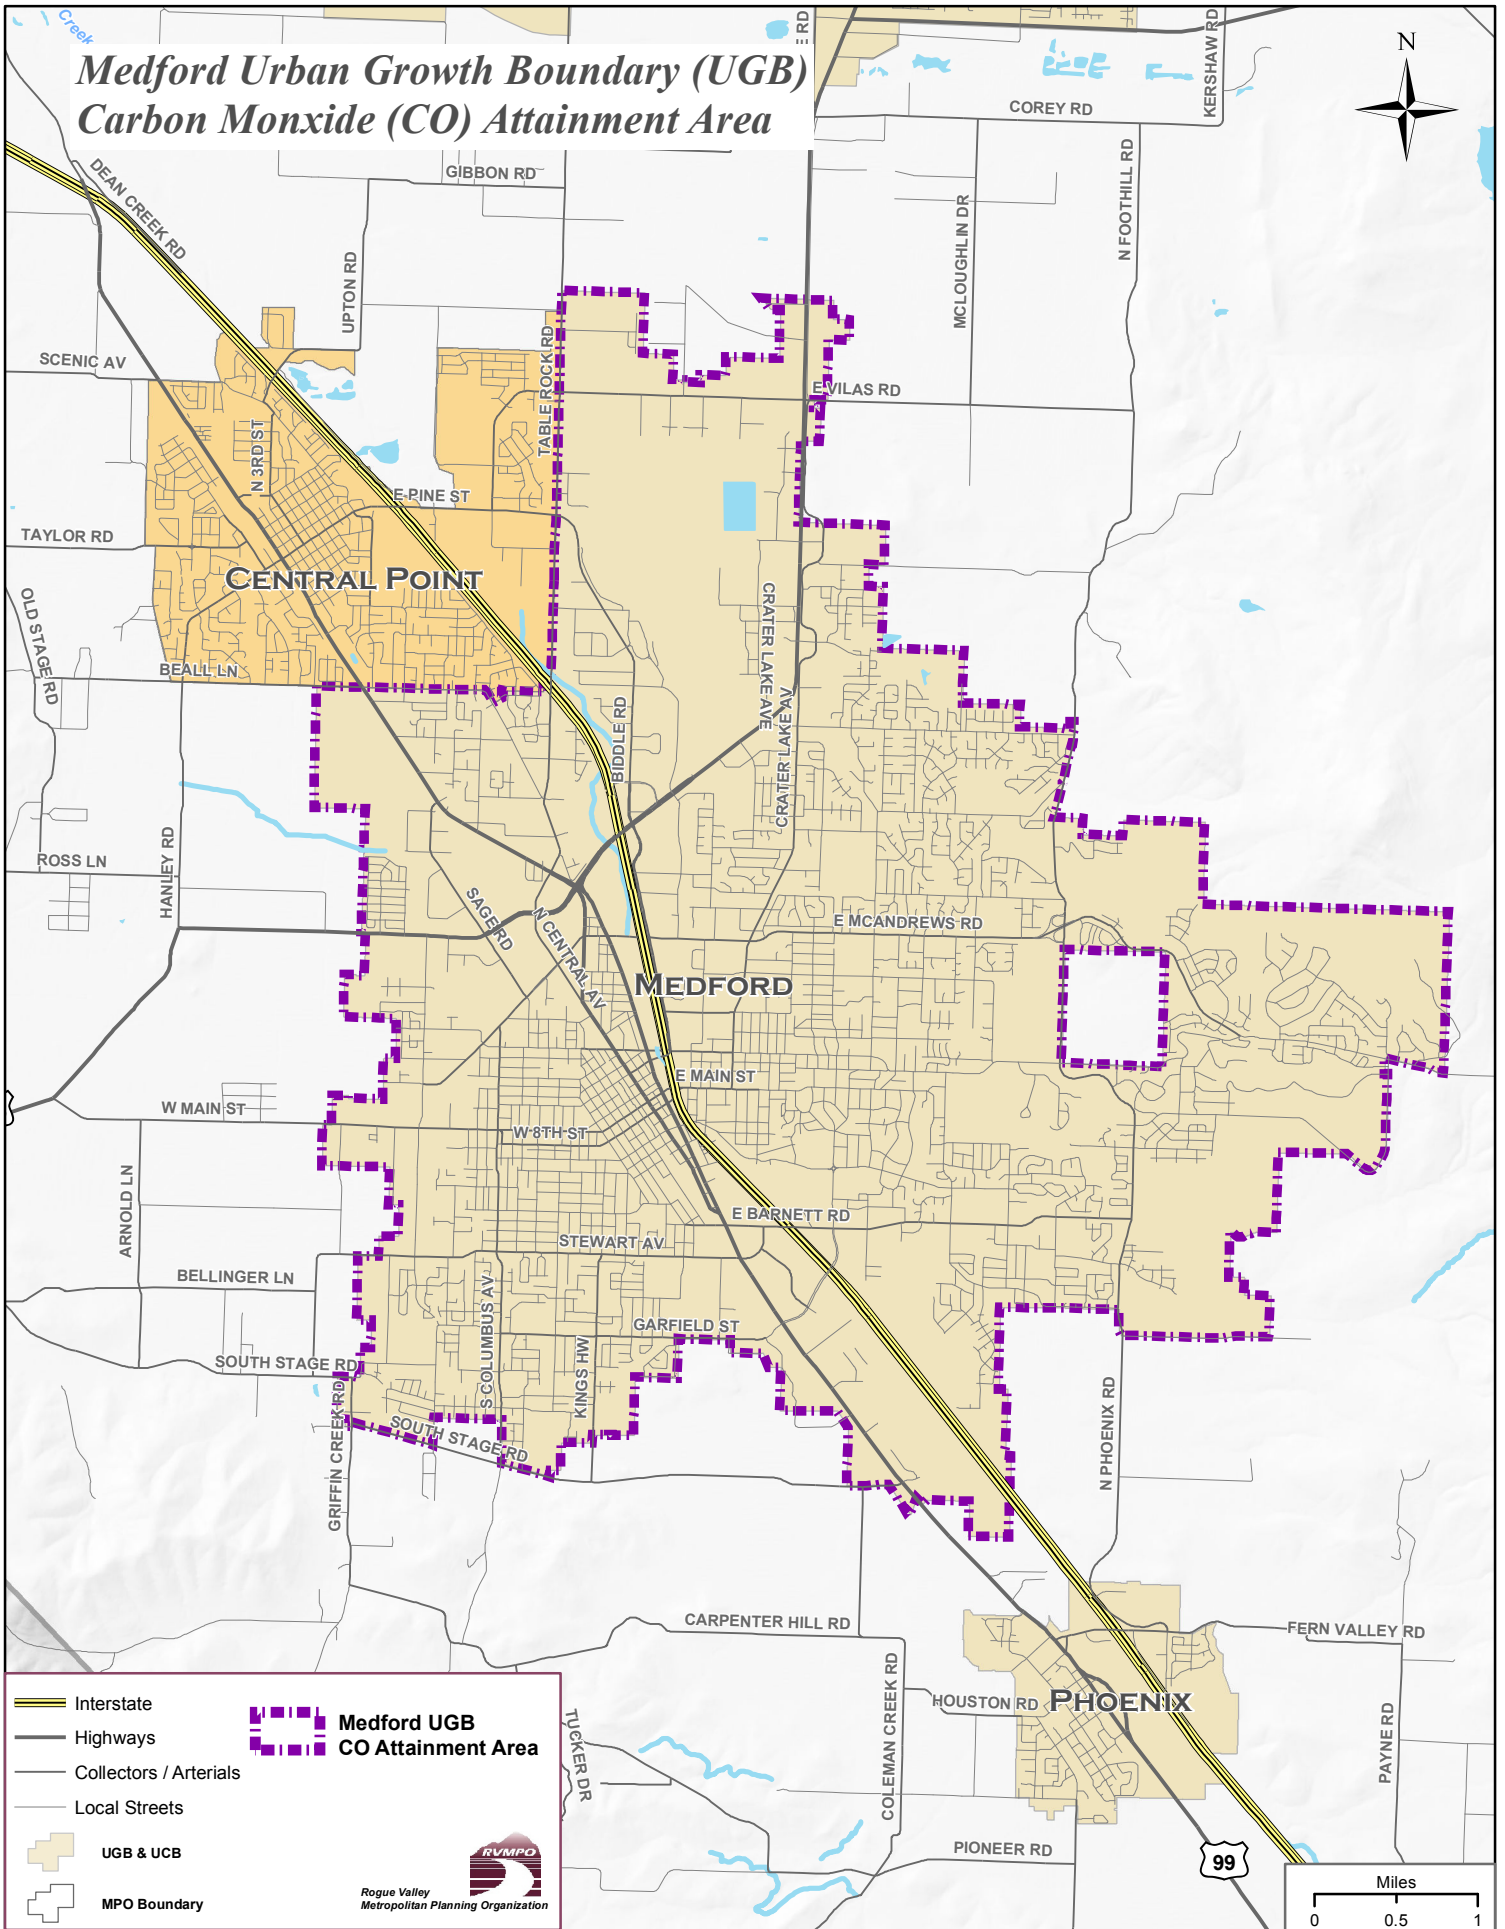

# Medford Urban Growth Boundary (UGB) Carbon Monoxide (CO) Attainment Area

|  |                        |  |                                   |
|--|------------------------|--|-----------------------------------|
|  | Interstate             |  | Medford UGB<br>CO Attainment Area |
|  | Highways               |  |                                   |
|  | Collectors / Arterials |  |                                   |
|  | Local Streets          |  |                                   |
|  | UGB & UCB              |  |                                   |
|  | MPO Boundary           |  |                                   |

  
 Rogue Valley  
 Metropolitan Planning Organization