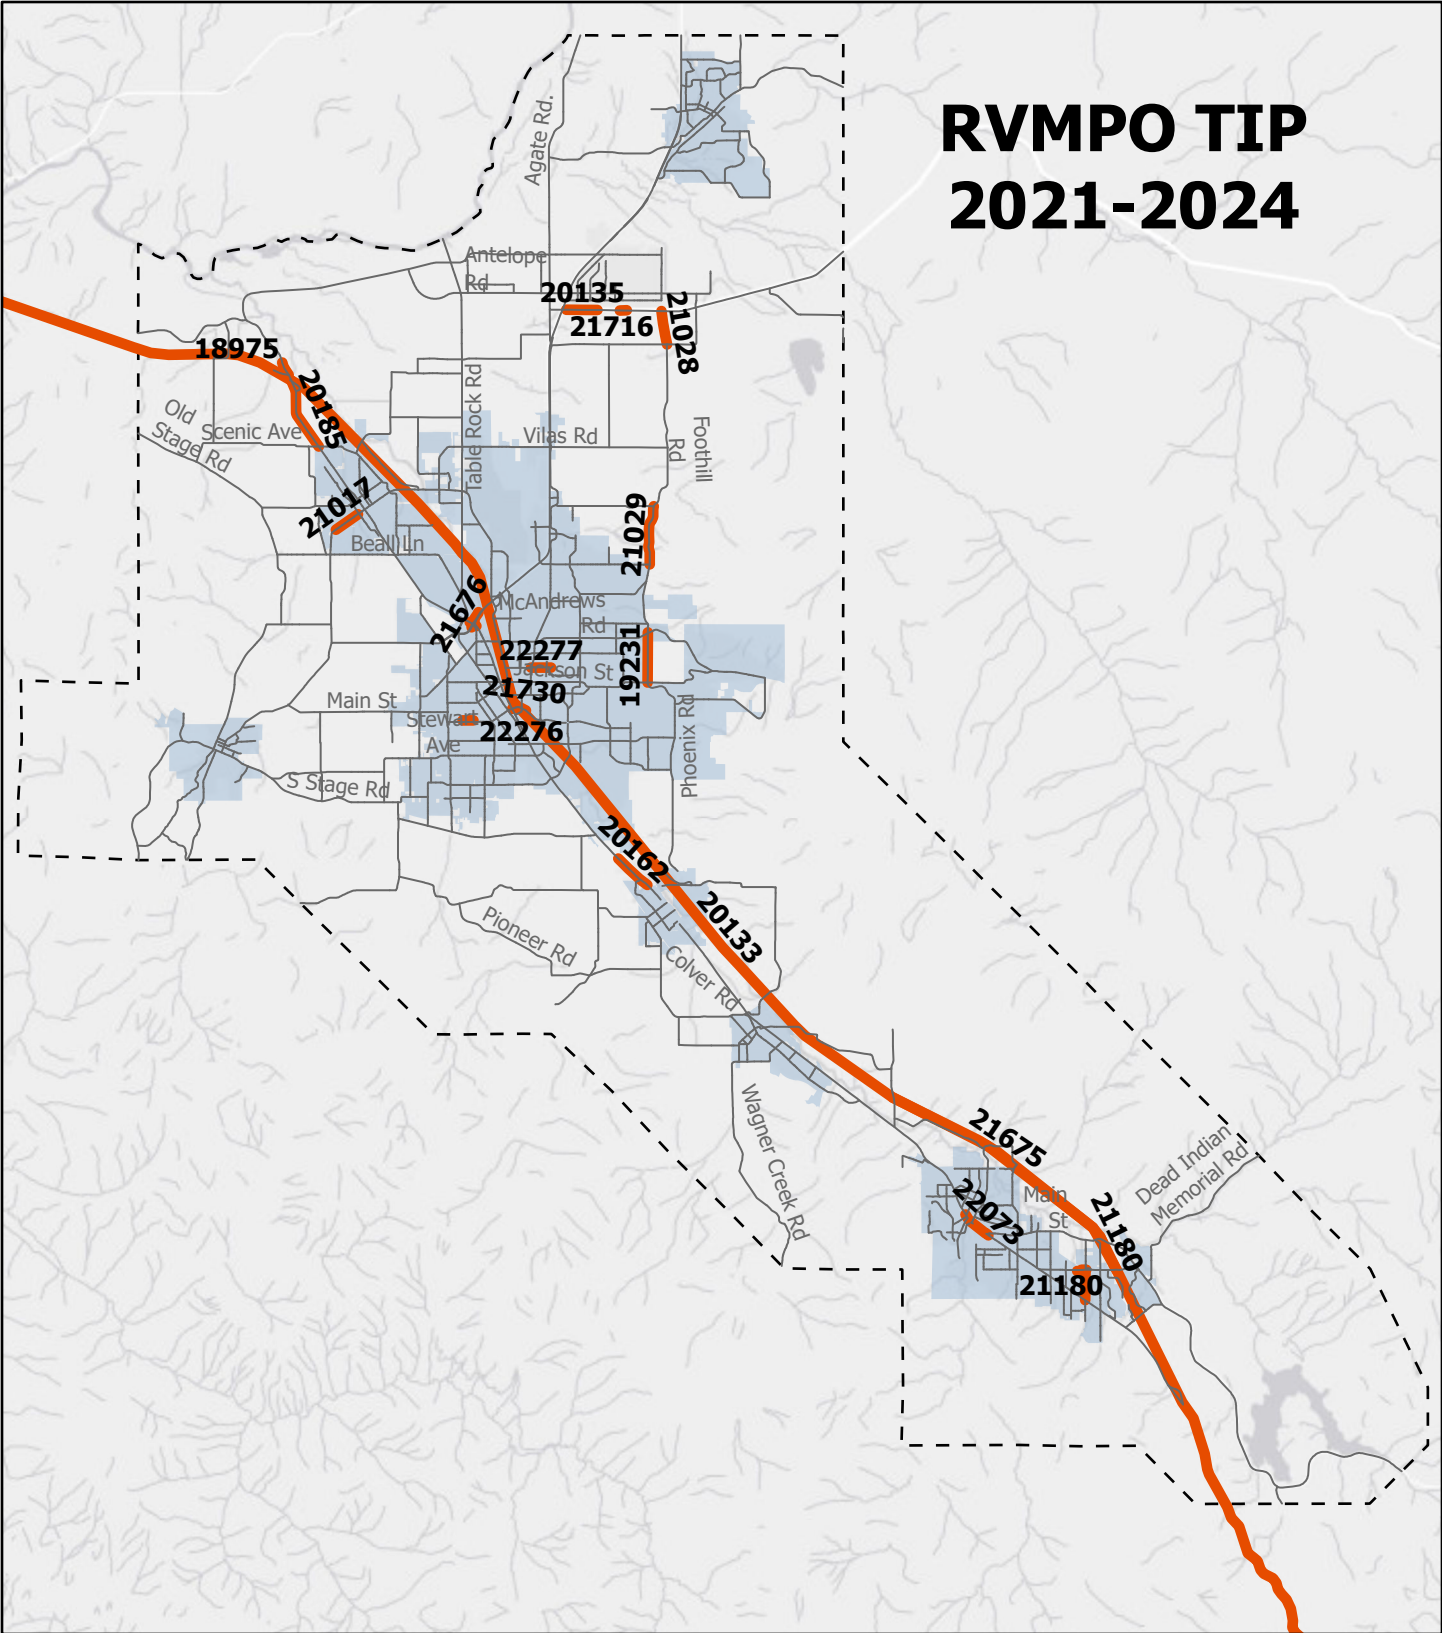

# RVMPO TIP 2021-2024

 Streets

 City Limits

 TIP Projects

 RVMPO Boundary

This map product is for planning purposes only and has not been created for, nor is suitable for, legal, engineering, or survey purposes.  
Created: 06/2020 N.Hart-Brinkley  
Sources: RVCOG, ODOT, Oregon GEO, ESRI